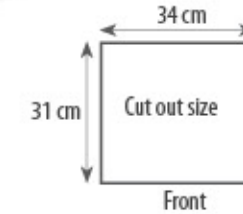

MEC 45G CFT
Food Pan Capacity
7 Ltrs.

Used As Counter Fitted/ Sunk-In