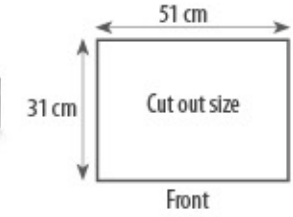

MEC 48FG CFT
Food Pan Capacity
7 Ltrs.

With Glass Window, Used As Counter Fitted/ Sunk-In