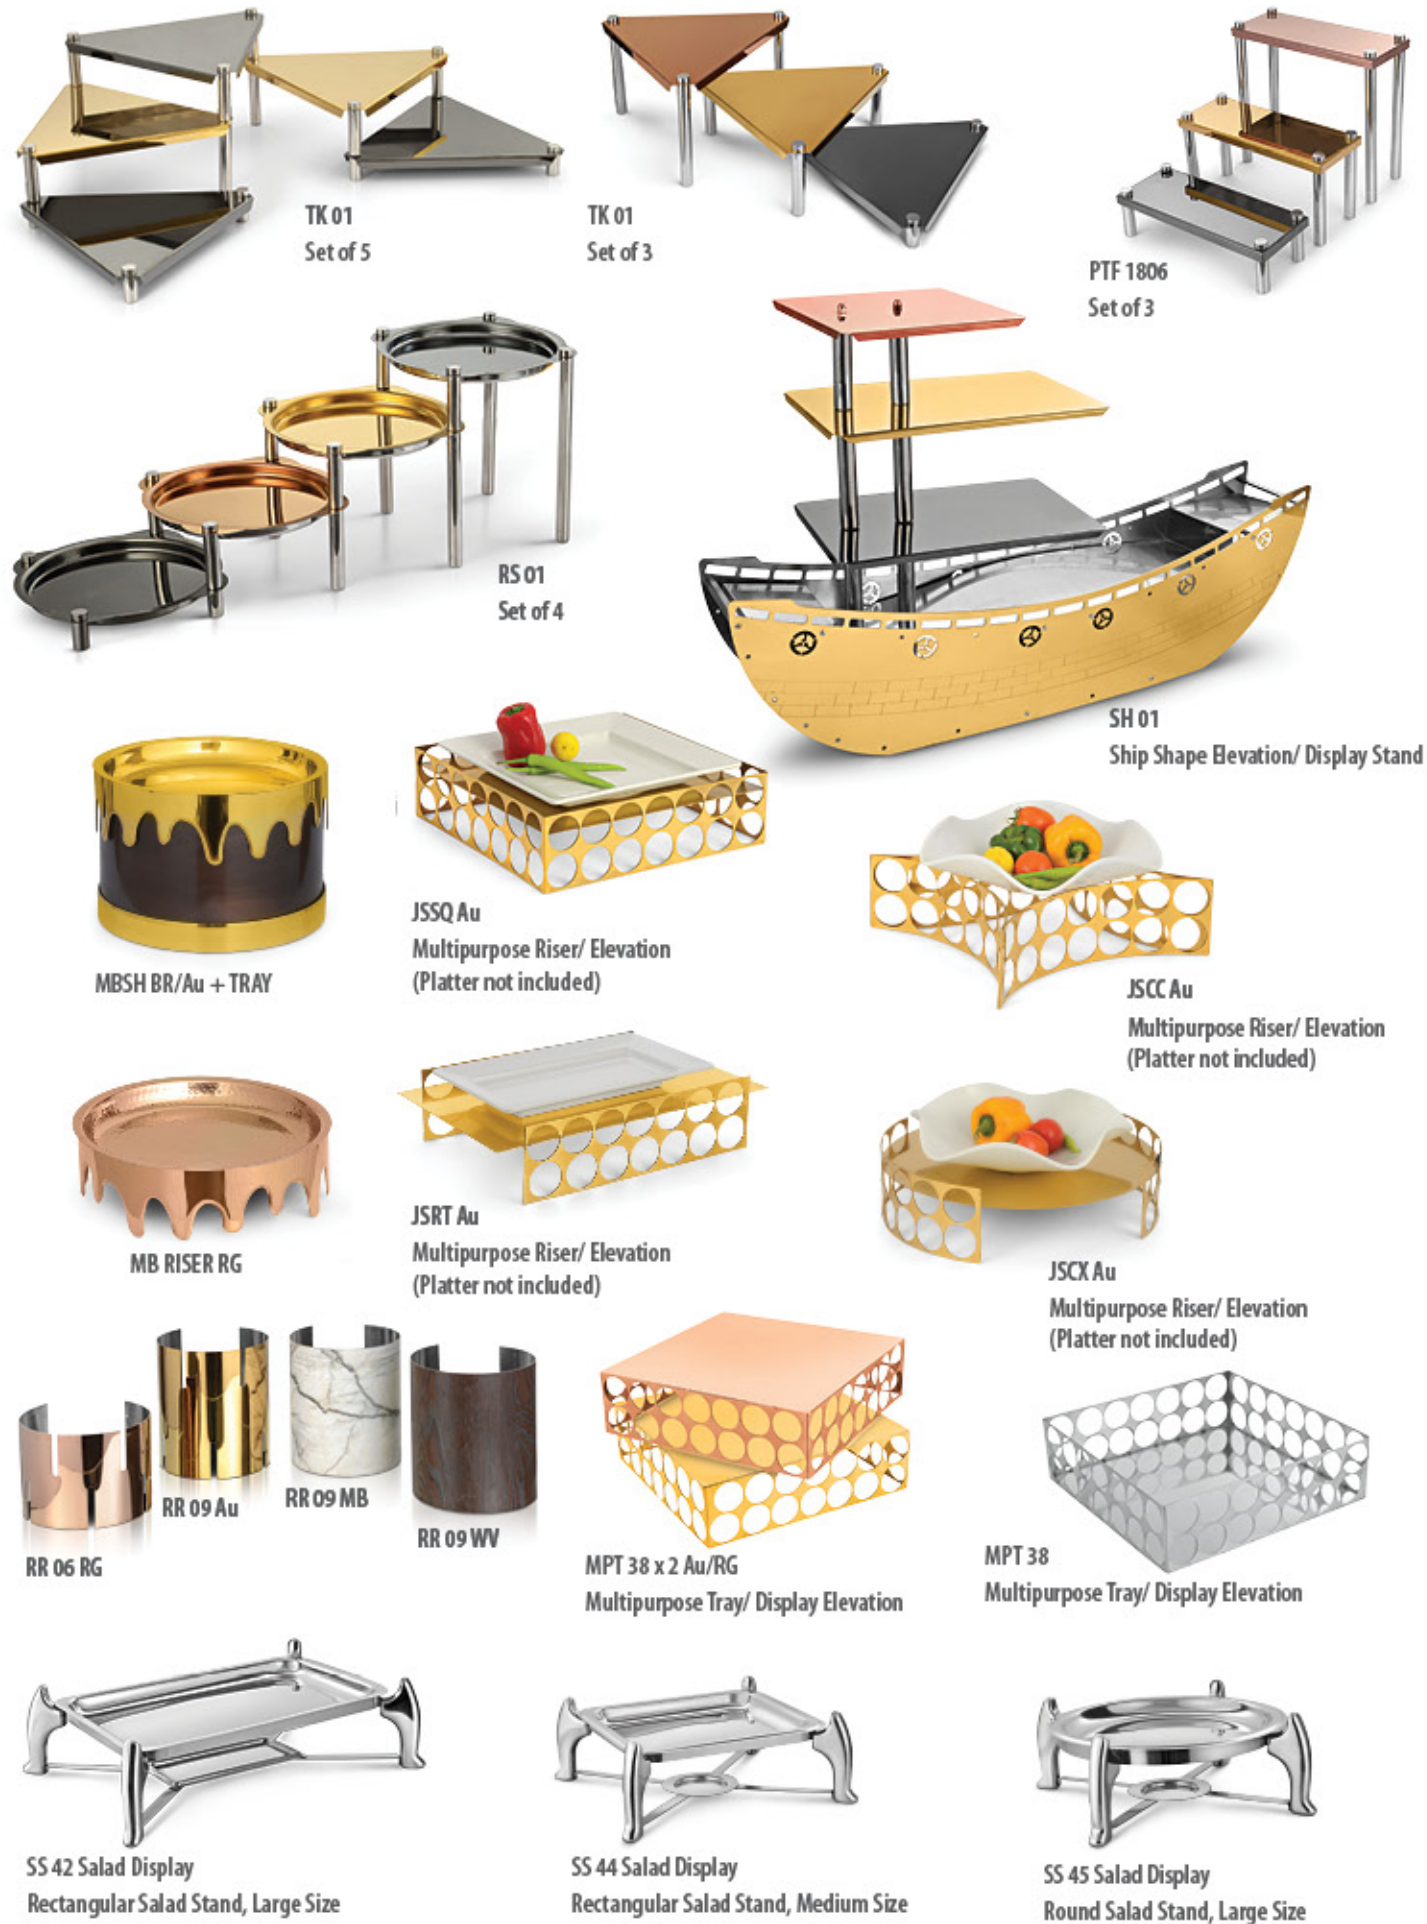

**FL2MC + FLC HM RG/Au**  
Food Pan Capacity  
7 Ltrs.

**FL3MC + FLC HM RG/Au**  
Food Pan Capacity  
5 Ltrs.

**PB2ER HM Au**  
Dia. 41cm

**PB2ER HM RG**  
Dia. 41cm

**PB3CL RG**  
Dia. 31cm

Portable Chafing Dish Trolley with 7 round medium size chafing Dishes

(Completely collapsable/ foldable)

The Trolley can be opened to various angles to suit your convenience of the buffet.  
Some suggested positions are as follow:

Portable Circular Chafing Dish Trolley with 7 round medium size chafing Dishes