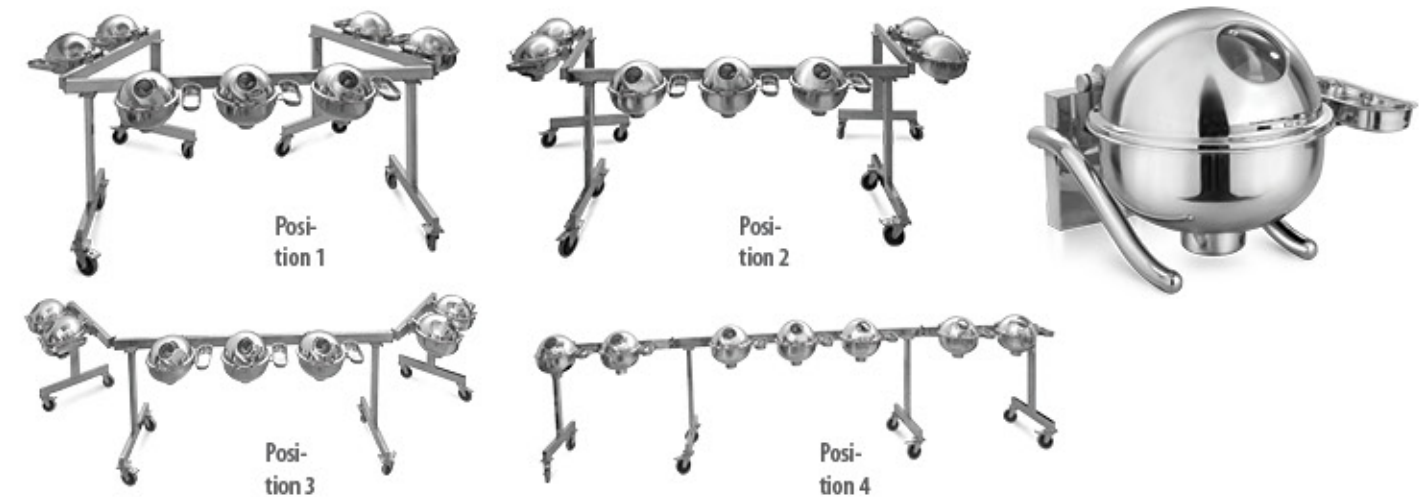

Portable Circular Chafing Dish Trolley with 7 round medium size chafing Dishes

- Chafing Dishes with Glass window and Dome Lid
- With adjustable Mechanism for Slow Movement of cover
- Capacity of each Chafing Dish-Food Pan 5 Ltrs.
- Can be knocked down into compact size for easy transportation.

(Completely collapsable/ foldable)