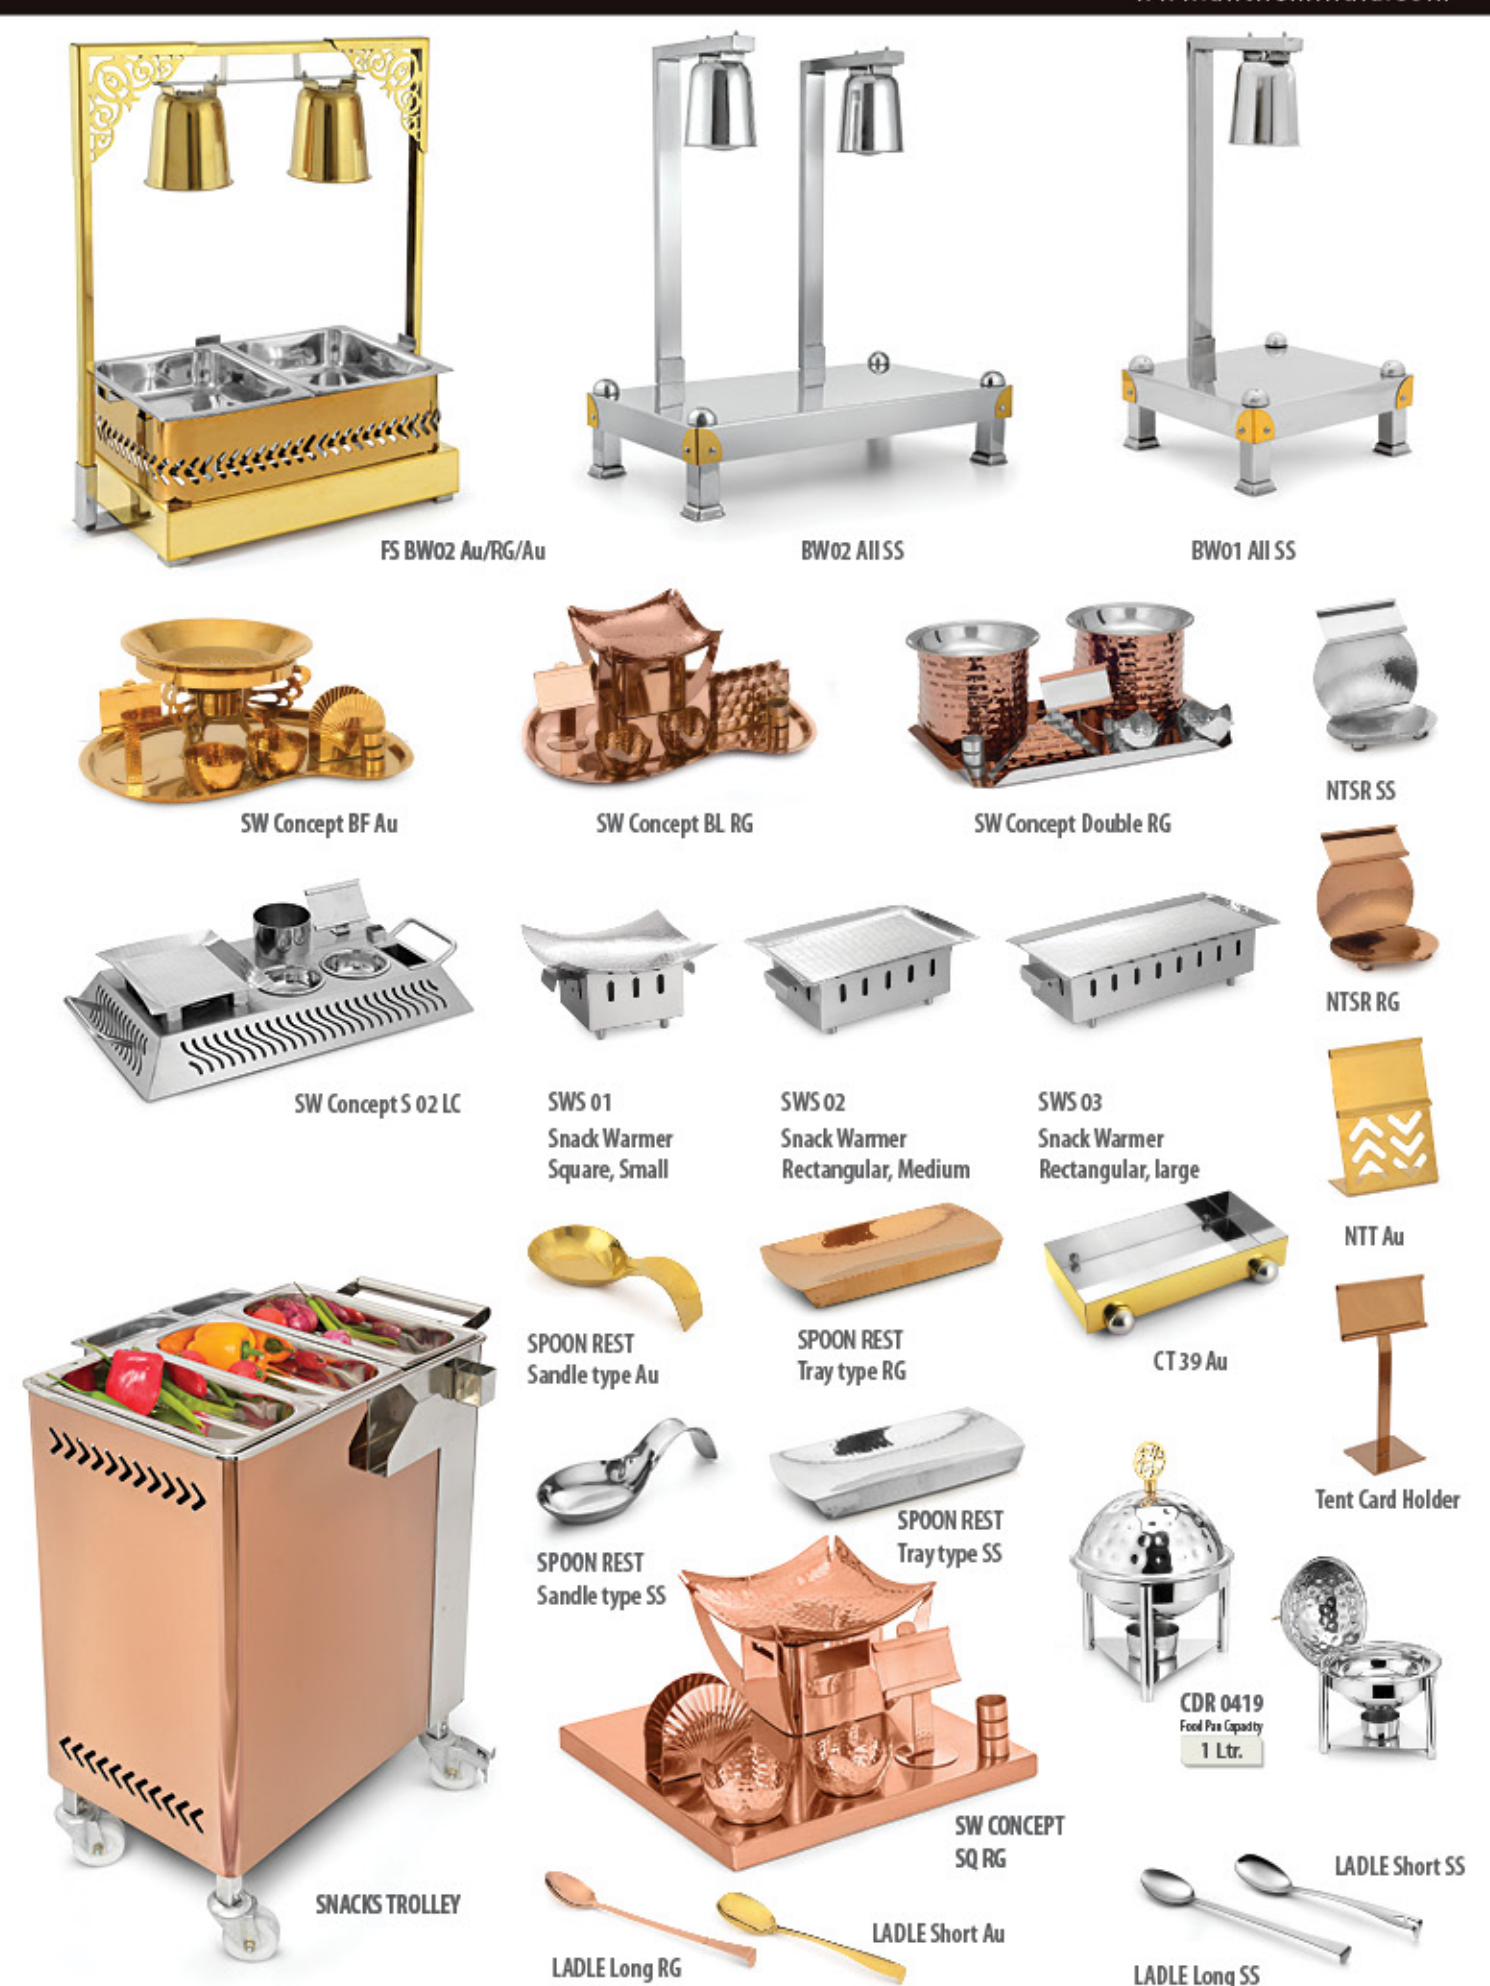

**FL2MC + FLC HM RG/Au**  
Food Pan Capacity  
7 Ltrs.

**FL3MC + FLC HM RG/Au**  
Food Pan Capacity  
5 Ltrs.

**PB2ER HM Au**  
Dia. 41cm

**PB2ER HM RG**  
Dia. 41cm

**PB3CL RG**  
Dia. 31cm

Portable Chafing Dish Trolley with 7 round medium size chafing Dishes