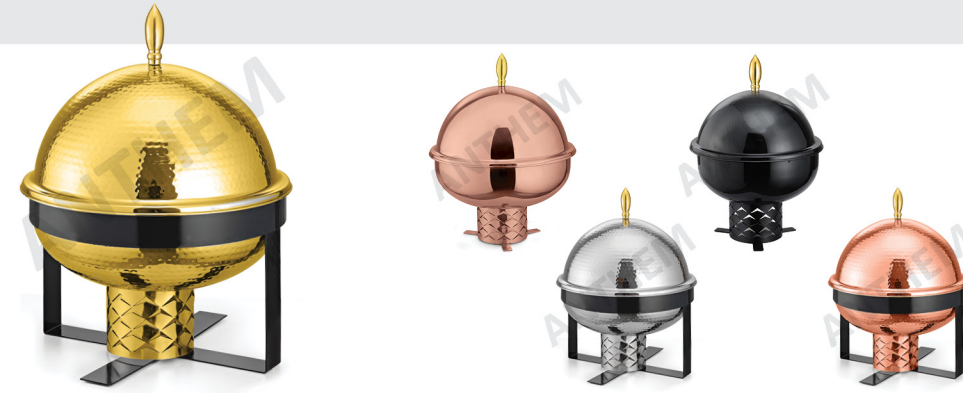

Hammered Finish Hyd. Chafing Dishes

Please scan QR Code for many more models

Slab Type Chafing Dishes

Please scan QR Code for many more models

Counter Fitted / Sunk-In Chafing Dishes

Please scan QR Code
for many more models