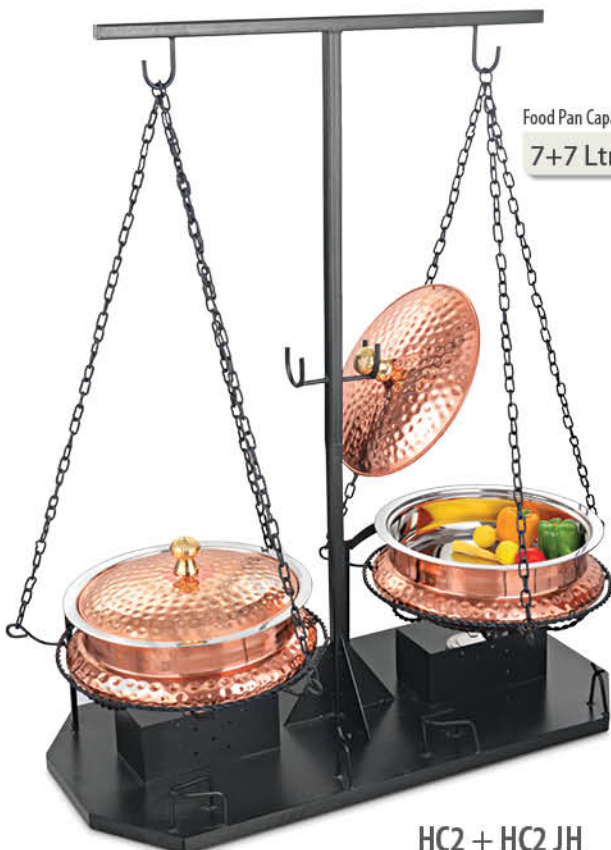

Handi Type Chafing Dishes

ANTHEM[®]

Food Pan Capacity
7 Ltrs.

Food Pan Capacity
7 Ltrs.

HS2 + HC2 + XM (Au)

With Grill Top
(101.5 X 51.5 x 39 cm)

HSS2

Stainless Steel Handi, Lid and Food Pan, with Back Hanging Lid
(Dia 54 X Ht. 32.5 cm)

Food Pan Capacity
7 Ltrs.

HCS2

Stainless Steel Food Pan, Back Hanging Lid
(Dia 54 X Ht. 32.5 cm)

Food Pan Capacity
7 Ltrs.

HBS2

Stainless Steel Food Pan, Back Hanging Lid
(Dia 54 X Ht. 32.5 cm)

Food Pan Capacity
7 Ltrs.

Food Pan Capacity
7+7 Ltrs.

HC2 + HC2 JH
(101.5 x 54 x 124 cm)

Food Pan Capacity
7 Ltrs.

HC2 JH
(52 x 48 x 122 cm)

Food Pan Capacity
7 Ltrs.

HC2 TY LCA
(40 X 40 X 38 cm)

Food Pan Capacity
7 Ltrs.

HCA2 + CuFRL
(Ø51 X 41 cm)

ANTHEM[®]

Food Pan Capacity
7 Ltrs.

HCA2 + CH5
(54 x 45 X 42 cm)

Food Pan Capacity
7 Ltrs.

HC2 + CH4 HAY
(46 x 46 X 39 cm)

Food Pan Capacity
7 Ltrs.

HC2 CH1 Mi
(Ø35 x 37 cm)

Food Pan Capacity
7 Ltrs.