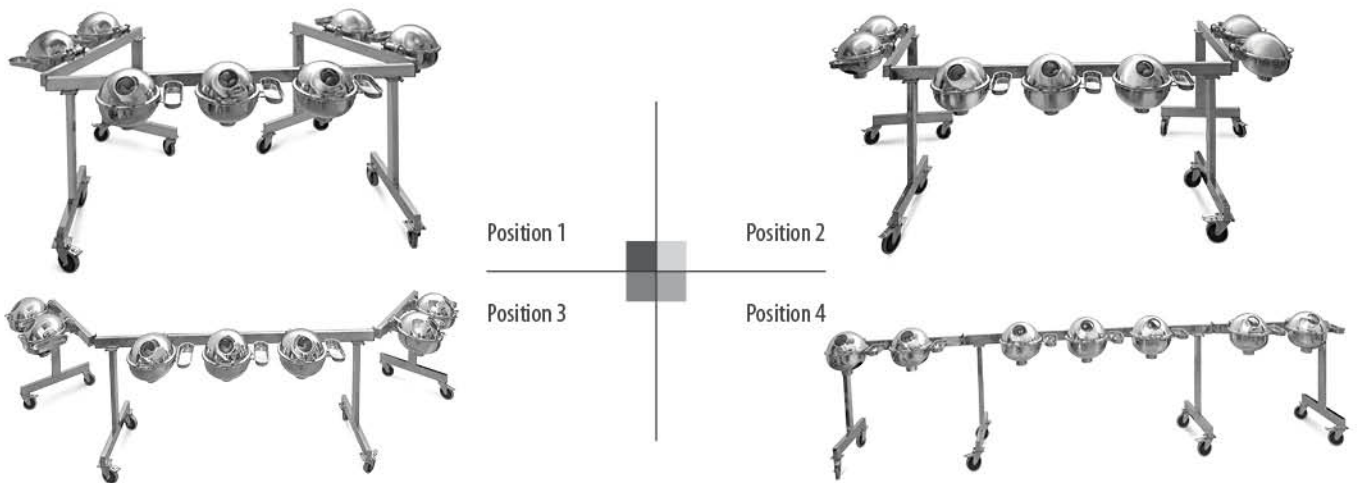

TRC 77 G

Portable Chafing Dish Trolley with 7 round medium size chafing Dishes

- Chafing Dishes with Glass window and Dome Lid
- With adjustable Mechanism for Slow Movement of cover
- Capacity of each Chafing Dish-Food Pan 5 Ltrs.
- Can be knocked down into compact size for easy transportation.
(Completely collapsable/ foldable)

TRC 78 G

Food Pan Capacity
7 Ltrs. x 7

The Trolley can be opened to various angles to suit your convenience of the buffet. Some suggested positions are as follow:

MEC 47 GS/ 49 GS

Round Globe Type chafing Dish

- Chafing Dishes with Glass window and Dome Lid
- With adjustable Mechanism for Slow Movement of cover
- Capacity of each Chafing Dish-Food Pan 5 Ltrs.
- Can be knocked down into compact size for easy transportation.
(Completely collapsable/ foldable)

TRC 76 G

Completely Collapsable/ foldable

MEC 47 GS/ 49 GS

Round Globe Type chafing Dish

- With Glass Window
- With adjustable Mechanism for slow movement of cover
- Compatible with TRC 77 G/ 78 G
- Individual chafer can be used as table top chafing dish along with optional table top stand
- Capacity of Chafing Dish- Food Pan 5 Ltrs./ 7 Ltrs.