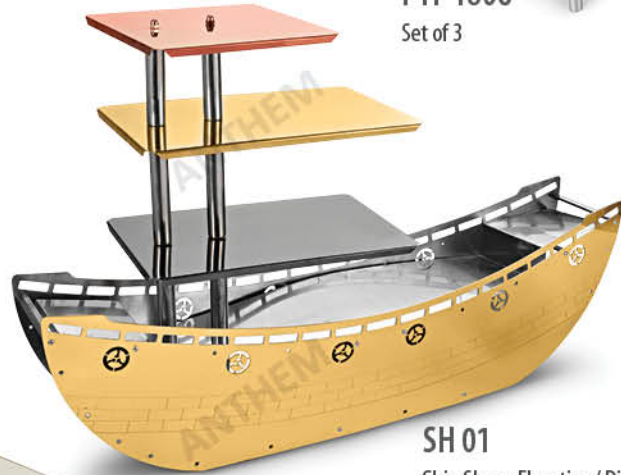

**TK 01**  
Set of 5

**TK 01**  
Set of 3

**PTF 1806**  
Set of 3

**RS 01**  
Set of 4

**SH 01**  
Ship Shape Elevation/ Display Stand  
(120 x 29 x 35 cm)

**MBSH BR/Au + TRAY**  
(Ø32 x Ht. 23 cm)

**JSSQ Au**  
Multipurpose Riser/ Elevation  
(Platter not included) (38 x 38 x 11 cm)

**JSCC Au**  
Multipurpose Riser/ Elevation  
(Platter not included) (34 x 34 x 11 cm)

**MB RISER RG**

**JSRT Au**  
Multipurpose Riser/ Elevation  
(Platter not included) (46 x 28 x 11 cm)

**JSCX Au**  
Multipurpose Riser/ Elevation  
(Platter not included) (Ø 41 x Ht. 11 cm)

**RR 06 RG**    Ø 20 cm x 15/22/30 cm

**MPT 38 x 2 Au/RG**  
Multipurpose Tray/ Display Elevation

**MPT 38**  
Multipurpose Tray/ Display Elevation  
(38 x 38 x 11 cm)

**SS 42 Salad Display**  
Rectangular Salad Stand, Large Size  
(62 x 41 x 17 cm)

**SS 44 Salad Display**  
Rectangular Salad Stand, Medium Size  
(45 x 42 x 17 cm)

**SS 45 Salad Display**  
Round Salad Stand, Large Size  
(52.5 x 52.5 x 17 cm)