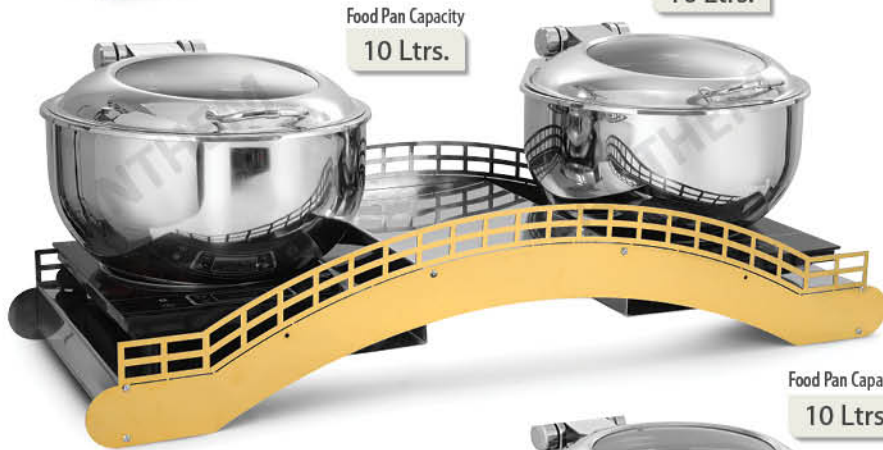

Soup Warmers

ANTHEM[®]

Food Pan Capacity
10 Ltrs.

FS DS LT Au/RG/Au
Soup Warmer Hanging Lid
(52 x 34 x 75 cm)

Food Pan Capacity
10 Ltrs.

MEC 49 DS LT SS/RG
Soup Warmer Lift top
(Ø41 cm x 28 cm)

Food Pan Capacity
10 Ltrs.

MEC 49 DS LT BK/Au
Soup Warmer Lift top
(Ø41 cm x 28 cm)

Food Pan Capacity
6+1 Ltrs.

Food Pan Capacity
10 Ltrs.

Food Pan Capacity
10 Ltrs.

MEC 49 GDS + 49 GDS + BR 01
Double Soup Counter
(120 x 46 x 45 cm)

Food Pan Capacity
10 Ltrs.

49FGDS BK/Au
(52cm x 44 cm x 33 cm)

Food Pan Capacity
10 Ltrs.

Food Pan Capacity
10 Ltrs.

MEC 49 GDS IND
Soup Warmer Hyd. on Induction
(52cm x 44 cm x 28.5 cm)

Food Pan Capacity
10 Ltrs.

49FGDS SS/RG
(52cm x 44 cm x 33 cm)

Food Pan Capacity
10 Ltrs.

MEC 49 DSS LT
Soup Warmer Lift top
(Ø44 cm x 36 cm)

Food Pan Capacity
10 Ltrs.

MEC 49 GDSS
Soup Warmer Hyd.
(52 x 44 x 40 cm)

Food Pan Capacity
10 Ltrs.